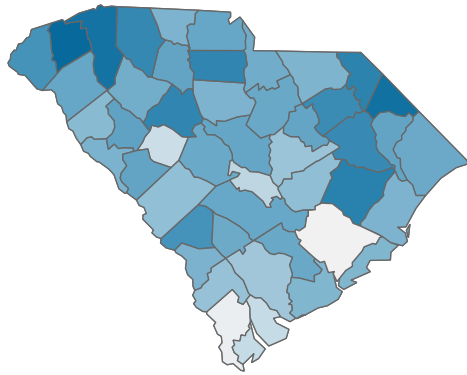

COVID-19 in South Carolina

As of 11:59 PM on 7/14/2021

Cases

601,803

Select Date Range & County to Filter Page Values
Non-Null Values Only

COUNTY

All

Past 2 weeks Confirmed

2,702

Rate of COVID-19 Cases per 10,000 population, by County
County Displayed: **South Carolina** | Dates Displayed: 3/4/2020 to 7/14/2021
[Use County Filter Above to View ZIP Code Counts](#)

Find your ZIP

All

Reported COVID-19 Cases, by Week of Report
County Displayed: **South Carolina** | Dates Displayed: 3/4/2020 to 7/14/2021

County Displayed: **South Carolina** | Dates Displayed: 3/4/2020 to 7/14/2021
Note: Data is suppressed for fewer than 5 cases