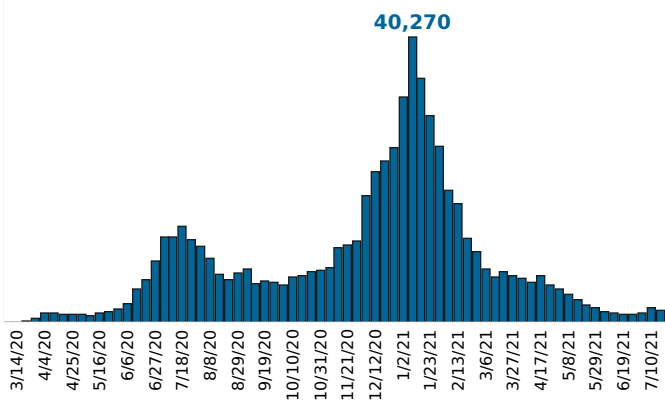

COVID-19 in South Carolina

As of 11:59 PM on 7/14/2021

Cases

601,803

Select Date Range & County to Filter Page Values
Non-Null Values Only

COUNTY

All

Past 2 weeks Confirmed

2,702

Rate of COVID-19 Cases per 10,000 population, by County
County Displayed: **South Carolina** | Dates Displayed: 3/4/2020 to 7/14/2021
[Use County Filter Above to View ZIP Code Counts](#)

Find your ZIP

All

Reported COVID-19 Cases, by Week of Report
County Displayed: **South Carolina** | Dates Displayed: 3/4/2020 to 7/14/2021

County Displayed: **South Carolina** | Dates Displayed: 3/4/2020 to 7/14/2021
Note: Data is suppressed for fewer than 5 cases